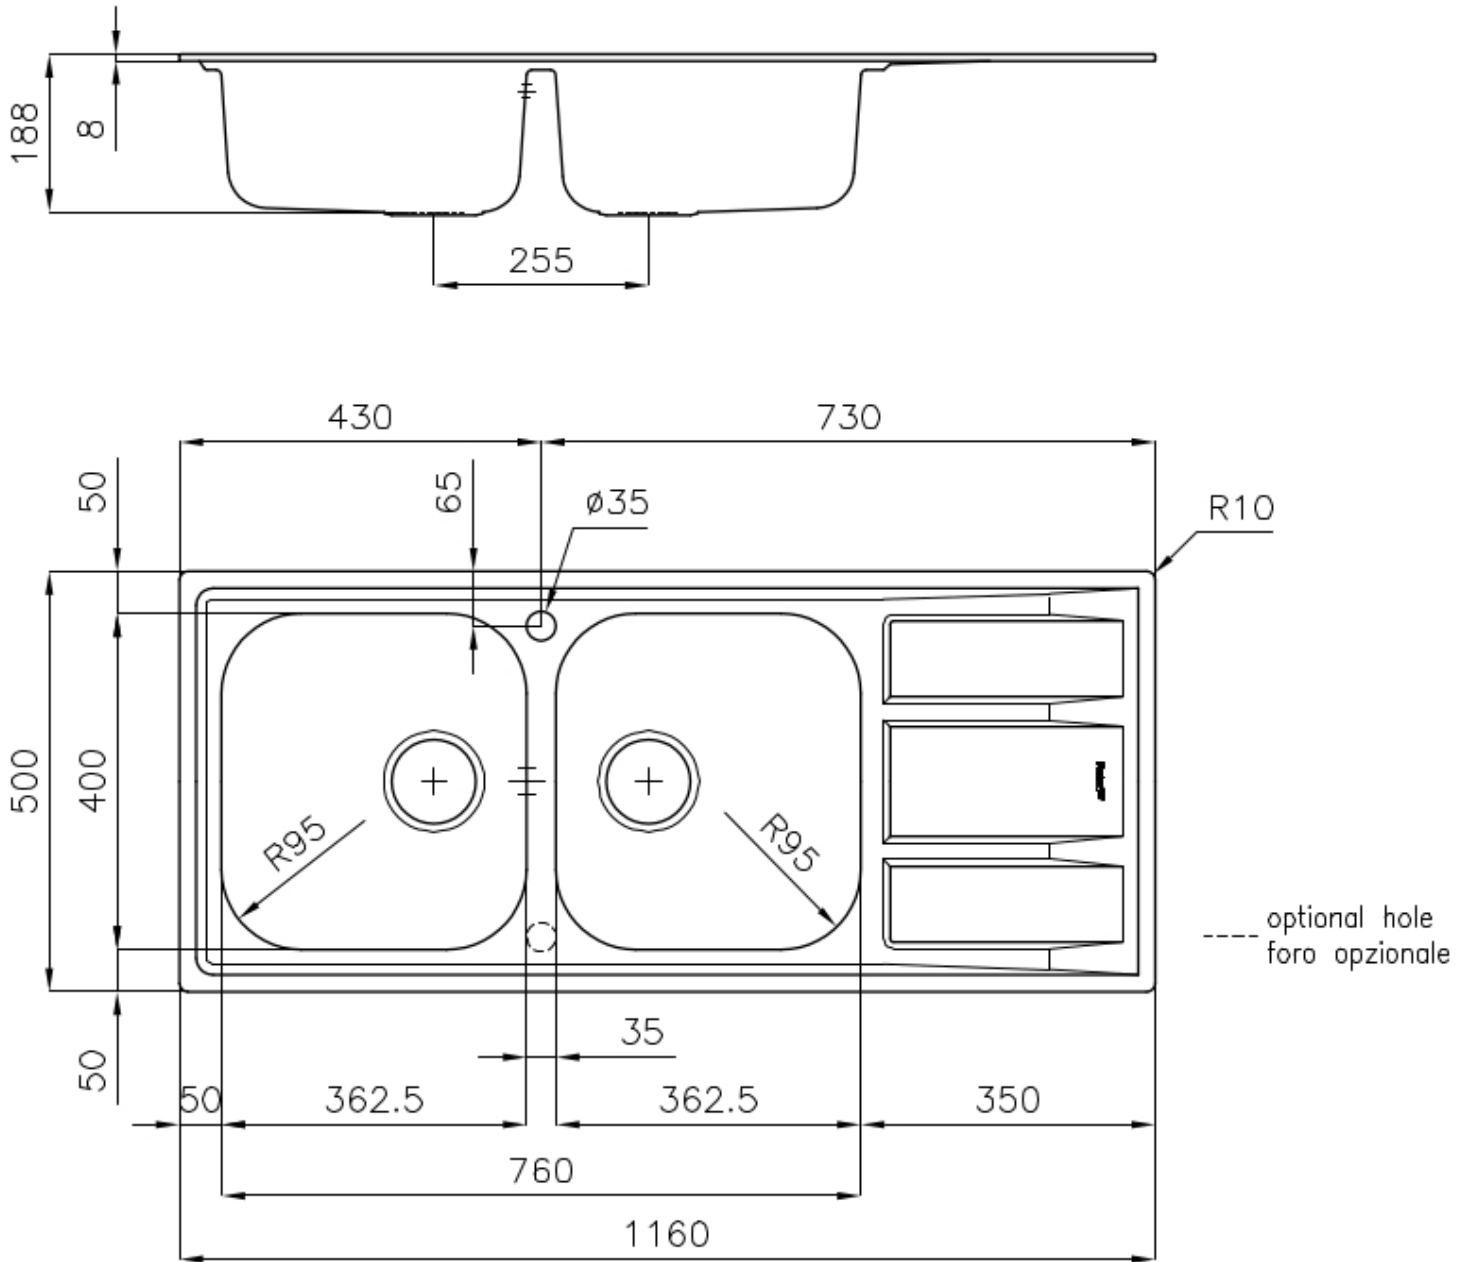

Texture Microfoster

Base 80-90 cm

Dimensions 1160 x 500 mm

Standard fittings Fixing hooks, gasket, drain, overflow and siphon, boxed packing

Mixer holes 1 standard hole - 2nd hole on request

Built-in hole 1140 x 480 mm

Drainer Yes

Width 116 cm

Bowl dimension 362,5x400mm

Number of bowls 2 bowls

Waste fitting 3,5" drain

FEATURES

2nd / 3rd hole available The sink can be customized with the execution on request of additional holes, usable for double-hole mixers, for remote controlled drains or for the installation of soap dispensers. The positions are marked on the drawings with dotted line holes.

Basket 3,5" waste fitting The drain is equipped with a large 3.5" drain, with the practical basket cap that prevents the discharge of solid parts.

Sliding brackets

TECHNICAL DATA

OPTIONAL ACCESSORIES

Glass chopping board
8631 300